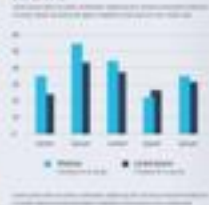

BUSINESS INFOGRAPHIC

BAR CHARTS

01

ARROW CHART

02

03

04

OPTIMAL INFOGRAPHIC

BAR CHARTS

CIRCLE CHARTS OVERLAY

HORIZONTAL TIMELINE INFOGRAPHIC

DEK CHARTS

- 100%
- 75%
- 50%
- 25%

TIMELINE

LINE PLOT BAR CHART

LINE PLOT BAR CHART

COMPARISON BAR CHART

LINE GRAPH

MAPS

BAR CHARTS HEADLINE

BAR CHARTS HEADLINE

BAR CHARTS

SPEECH BUBBLES ALLOCATION

UNITED STATES OF AMERICA